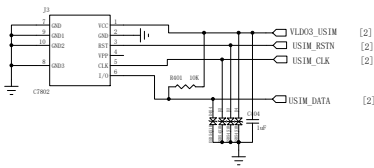

SIM1

SIM2

Designer	APPLEZ	Reviewer	00000001
WORKING TITLE	HV9 LV9 EVB		
DATE	REV	BY	DESC
-	V1.0	VT.D	2022.06.06
Confidential		Sheet	3 of 4