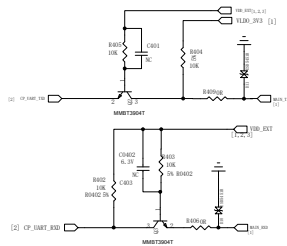

SIM2

Designer	APPLEZ	Reviewer	00000001
WORKING TITLE	HV9 LV9 EVB		
DATE	REV	BY	DESC
-	V1.0	VT.D	2022.06.06
Confidential		Sheet	3 of 4